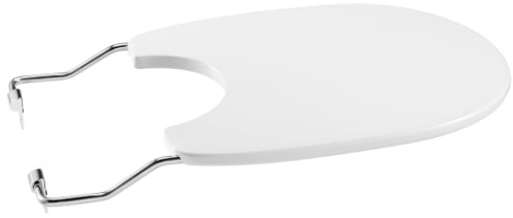

CARMEN**Bidet lid**

DIMENSIONS

Length	370 mm
Width	472 mm
Height	28 mm

COLOURS AND FINISHES

00 White

FEATURES

Bidet lid with stainless steel hinges.

Shape: Round

Suitable for: Bidet

Supralit®

Antibacterial material

COMPATIBLE WITH

Bidet

3570A4..0

Carmen

Carmen is a tribute to one of Roca's most iconic basins of the 1940s, which comes back with a clear vintage character to become a vitreous china and furniture collection with the latest innovations in the design of bathroom spaces.